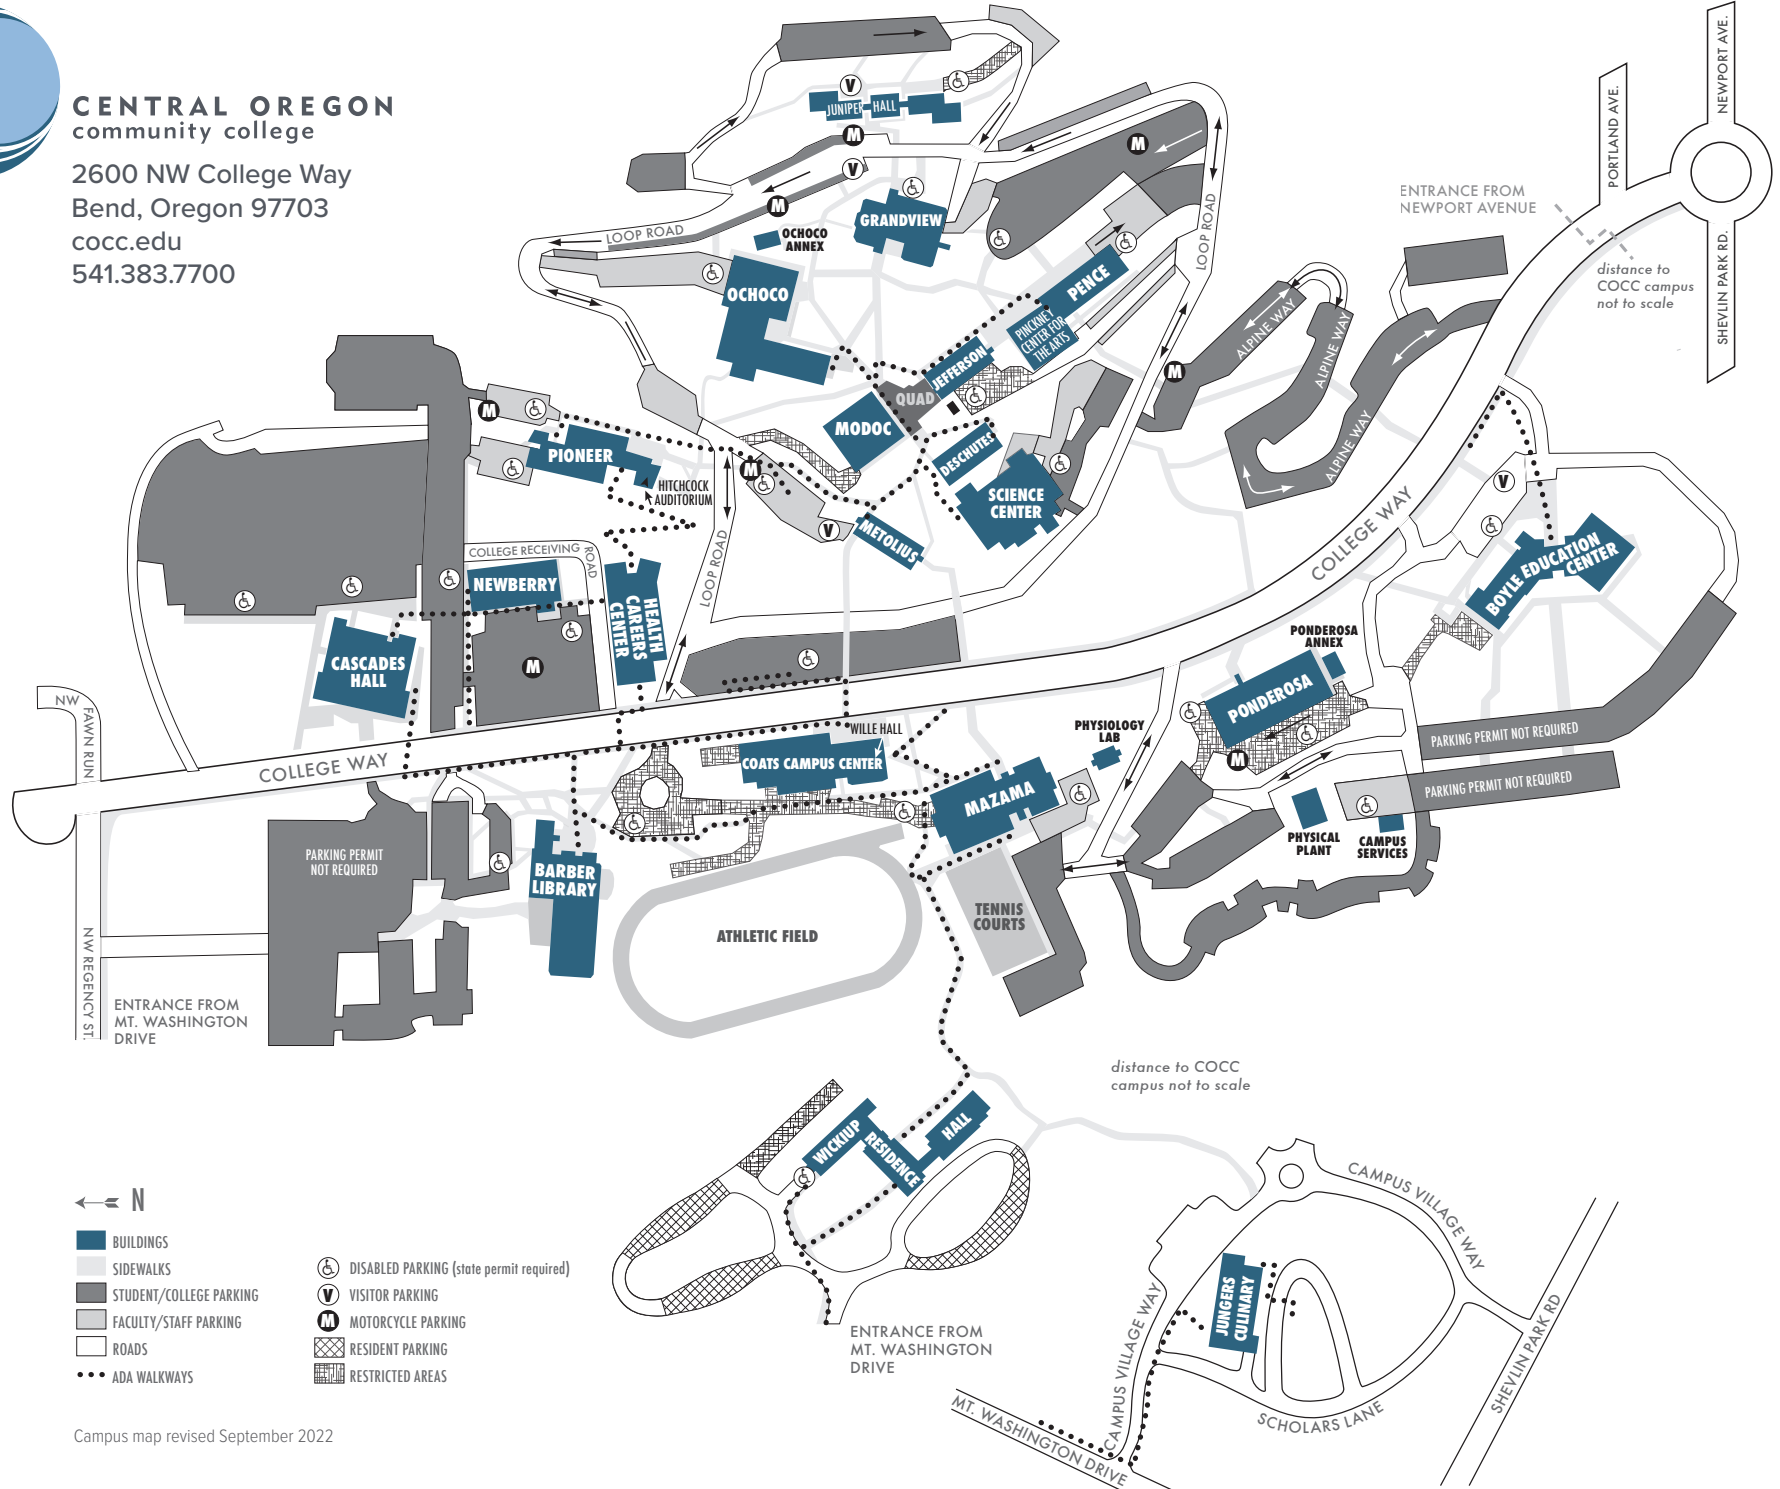

# CENTRAL OREGON community college

2600 NW College Way  
Bend, Oregon 97703  
cocc.edu  
541.383.7700

- BUILDINGS
- SIDEWALKS
- STUDENT/COLLEGE PARKING
- FACULTY/STAFF PARKING
- ROADS
- ADA WALKWAYS
- DISABLED PARKING (state permit required)
- VISITOR PARKING
- MOTORCYCLE PARKING
- RESIDENT PARKING
- RESTRICTED AREAS

Campus map revised September 2022